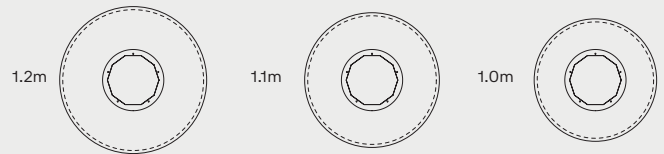

Sizes

Ballerina
pedestal table

Ballerina
table

Grand Ballerina
pedestal table

Grand Ballerina
table

Grand Ballerina
Cucina

Ballerina
pedestal

The Original. A single pedestal carries a round surface of varying sizes, an intimate and versatile table for one, two or three.

Material	Colour	Size		Price + gst	
		Height	Diameter	Oak	Walnut
Oak veneer		740	1000	2,200	2,350
Walnut veneer		740	1200	2,800	2,900
Solid oak		745	1000	3,900	4,000
Solid Walnut		745	1200	4,400	4,500

Ballerina table

Grand Ballerina
Cucina

Rectangular or oval, the Cucina's long cantilevered tabletop provides the ultimate in comfort and conviviality.

Material	Colour	Size			Price + gst	
		Height	Width	Length	Oak	Walnut
Oak veneer		740	1000	1800	3,800	3,900
Walnut veneer		740	1250	2300	4,500	4,650
Solid oak		745	1000	1800	6,600	7,000
Solid Walnut		745	1250	2300	8,500	8,900