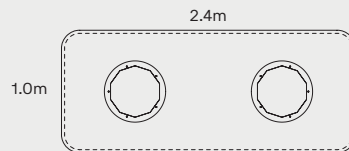

Sizes

Ballerina
pedestal table

Ballerina
table

Grand Ballerina
pedestal table

Grand Ballerina
table

Grand Ballerina
Cucina

Ballerina
pedestal

The Original. A single pedestal carries a round surface of varying sizes, an intimate and versatile table for one, two or three.

Material	Colour	Size		Price + gst	
		Height	Diameter	Oak	Walnut
Oak veneer		740	1000	2,200	2,350
Walnut veneer		740	1200	2,800	2,900
Solid oak		745	1000	3,900	4,000
Solid Walnut		745	1200	4,400	4,500

Ballerina table