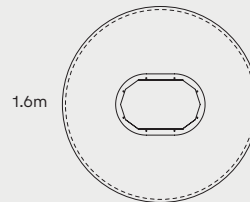

Sizes

Ballerina
pedestal table

Ballerina
table

Grand Ballerina
pedestal table

Grand Ballerina
table

Grand Ballerina
Cucina

Ballerina
pedestal

The Original. A single pedestal carries a round surface of varying sizes, an intimate and versatile table for one, two or three.

Material	Colour	Size		Price + gst	
		Height	Diameter	Oak	Walnut
Oak veneer		740	1000	2,200	2,350
Walnut veneer		740	1200	2,800	2,900
Solid oak		745	1000	3,900	4,000
Solid Walnut		745	1200	4,400	4,500

Ballerina table

Grand Ballerina
pedestal table

The heroine. A single grand pedestal carries the large round table top, a generous meeting place for parties of six or eight people.

Material	Colour	Size			Price + gst	
		Height	Width	Length	Oak	Walnut
Oak veneer Walnut veneer		740	1600	1600	4,500	4,650
Solid oak Solid Walnut		745	1600	1600	7,900	8,200

Grand Ballerina
Cucina

Rectangular or oval, the Cucina's long cantilevered tabletop provides the ultimate in comfort and conviviality.

Material	Colour	Size			Price + gst	
		Height	Width	Length	Oak	Walnut
Oak veneer		740	1000	1800	3,800	3,900
Walnut veneer		740	1250	2300	4,500	4,650
Solid oak		745	1000	1800	6,600	7,000
Solid Walnut		745	1250	2300	8,500	8,900