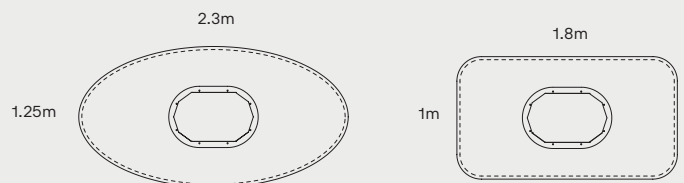

Sizes

Ballerina
pedestal table

Ballerina
table

Grand Ballerina
pedestal table

Grand Ballerina
table

Grand Ballerina
Cucina

Ballerina
pedestal

The Original. A single pedestal carries a round surface of varying sizes, an intimate and versatile table for one, two or three.

Material	Colour	Size		Price + gst	
		Height	Diameter	Oak	Walnut
Oak veneer		740	1000	2,200	2,350
Walnut veneer		740	1200	2,800	2,900
Solid oak		745	1000	3,900	4,000
Solid Walnut		745	1200	4,400	4,500

Ballerina table

Grand Ballerina
pedestal table

The heroine. A single grand pedestal carries the large round table top, a generous meeting place for parties of six or eight people.

Material	Colour	Size			Price + gst	
		Height	Width	Length	Oak	Walnut
Oak veneer Walnut veneer		740	1600	1600	4,500	4,650
Solid oak Solid Walnut		745	1600	1600	7,900	8,200

Grand Ballerina
Cucina

Rectangular or oval, the Cucina's long cantilevered tabletop provides the ultimate in comfort and conviviality.

Material	Colour	Size			Price + gst	
		Height	Width	Length	Oak	Walnut
Oak veneer		740	1000	1800	3,800	3,900
Walnut veneer		740	1250	2300	4,500	4,650
Solid oak		745	1000	1800	6,600	7,000
Solid Walnut		745	1250	2300	8,500	8,900