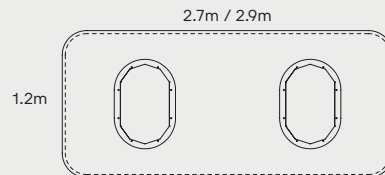

Sizes

Ballerina
pedestal table

Ballerina
table

Grand Ballerina
pedestal table

Grand Ballerina
table

Grand Ballerina
Cucina

Ballerina
pedestal

The Original. A single pedestal carries a round surface of varying sizes, an intimate and versatile table for one, two or three.

Material	Colour	Size		Price + gst	
		Height	Diameter	Oak	Walnut
Oak veneer		740	1000	2,200	2,350
Walnut veneer		740	1200	2,800	2,900
Solid oak		745	1000	3,900	4,000
Solid Walnut		745	1200	4,400	4,500

Ballerina table

Grand Ballerina
pedestal table

The heroine. A single grand pedestal carries the large round table top, a generous meeting place for parties of six or eight people.

Material	Colour	Size			Price + gst	
		Height	Width	Length	Oak	Walnut
Oak veneer Walnut veneer		740	1600	1600	4,500	4,650
Solid oak Solid Walnut		745	1600	1600	7,900	8,200