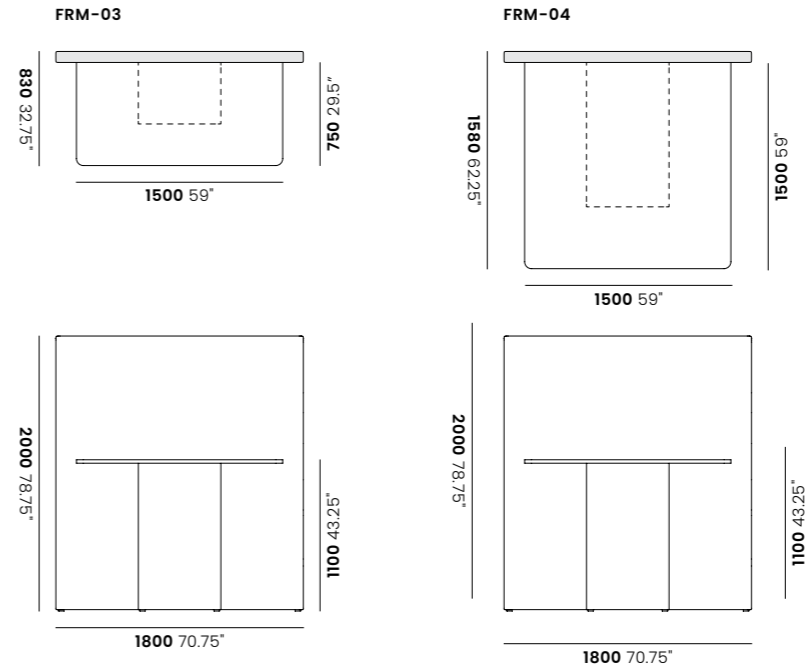

### Notes

1. Supports displays up to 42"
2. Display mount can be fixed directly to wall. Display mount not included.
3. Table top power integration available.
4. Cabling can be reticulated through wall and table base.

## Standing

## Dimensions